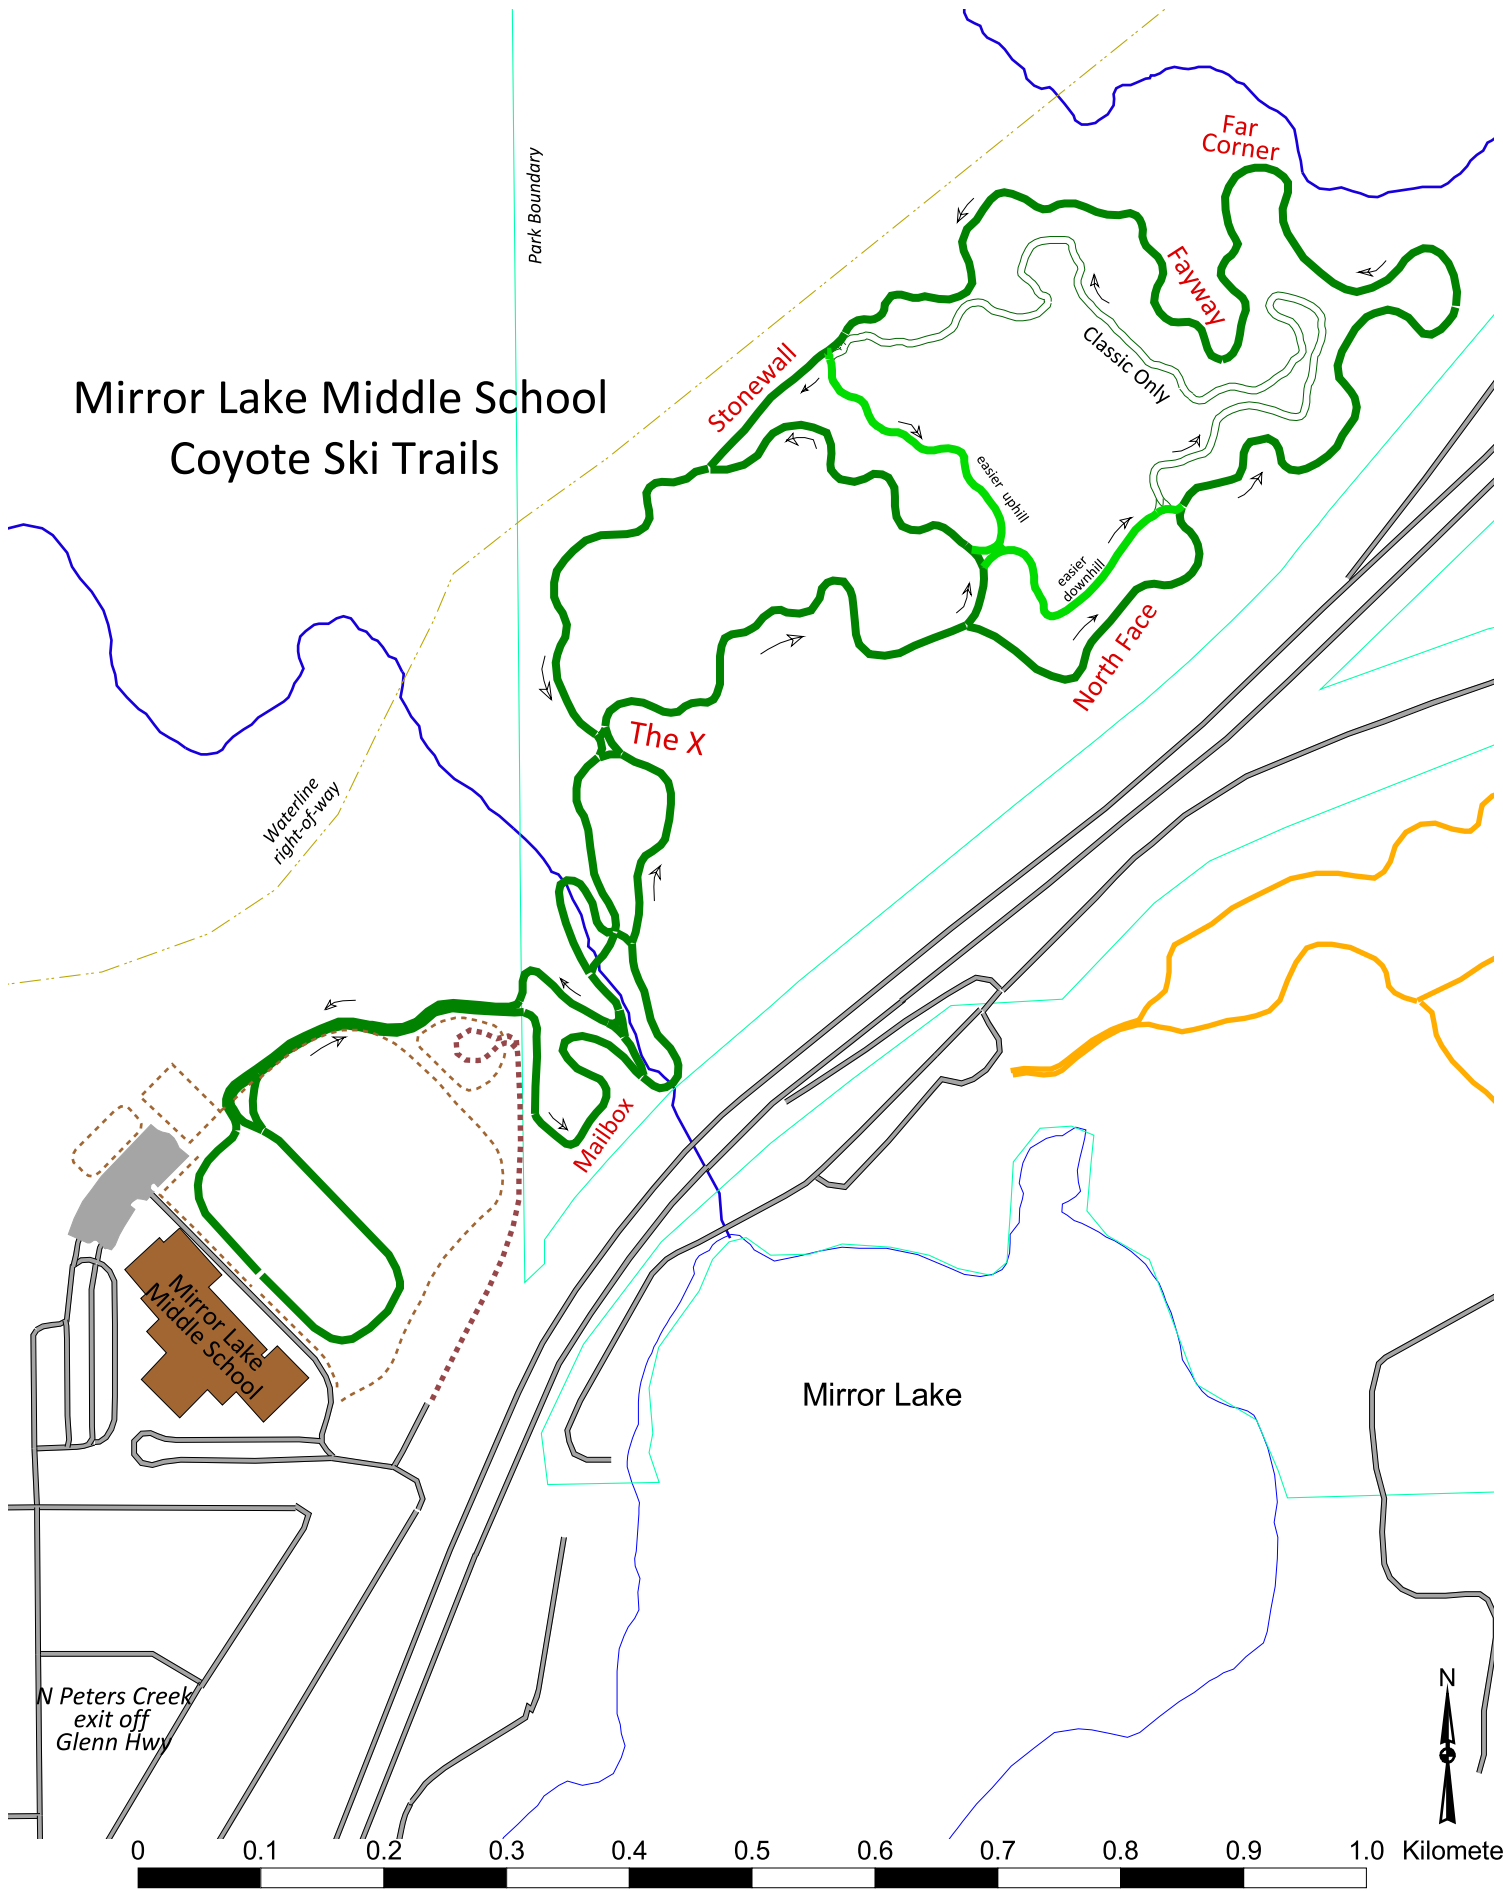

Mirror Lake Middle School Coyote Ski Trails

0 0.1 0.2 0.3 0.4 0.5 0.6 0.7 0.8 0.9 1.0 Kilometers